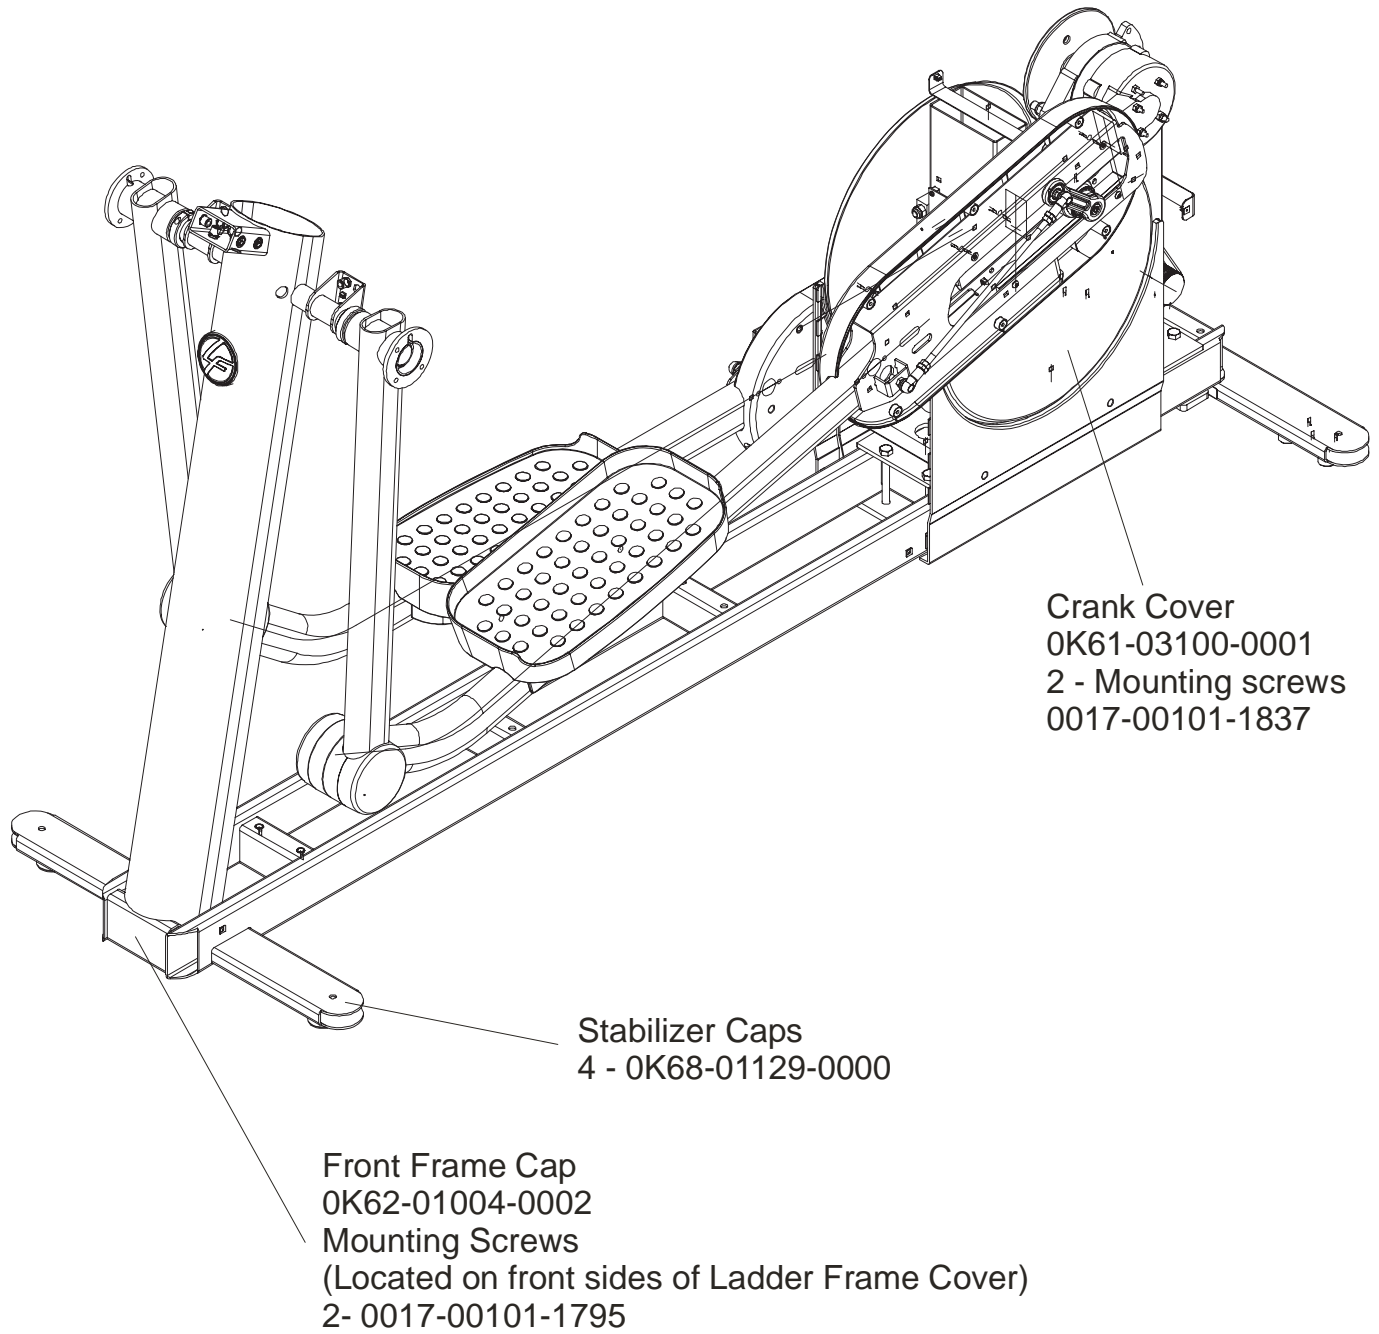

2-Outside Front
Deadshaft Cover
0K62-01012-0000
2-Outside Rear
Deadshaft Cover
0K62-01013-0000

Language	Part Nos.	
	Console	Overlay/Bezel/Switch
Eng + Met	AK62-00329-0001	AK62-00191-0001
Ger/Met	AK62-00329-0003	AK62-00191-0003
Spn/Met	AK62-00329-0004	AK62-00191-0004
Jap/Met	AK62-00329-0006	AK62-00191-0006
Frn/Met	AK62-00329-0007	AK62-00191-0007
Ital/Met	AK62-00329-0008	AK62-00191-0008
Dut/Met	AK62-00329-0009	AK62-00191-0009
Port/Met	AK62-00329-0010	AK62-00191-0010
Turk/Met	AK62-00329-0014	AK62-00191-0014

Items Not Shown:

Accessory Tray	0K62-01022-0001 (Stealth Gray)
Mounting Screws (2)	0017-00101-1846

Bearing Insert Assembly
AK62-00299-0000

Service Kit
GK62-00002-0044
kit contents:
Crankshaft (1)
Bearings (2)
Bearing Flanges (2 sets)
Nuts (4)
Washers (4)